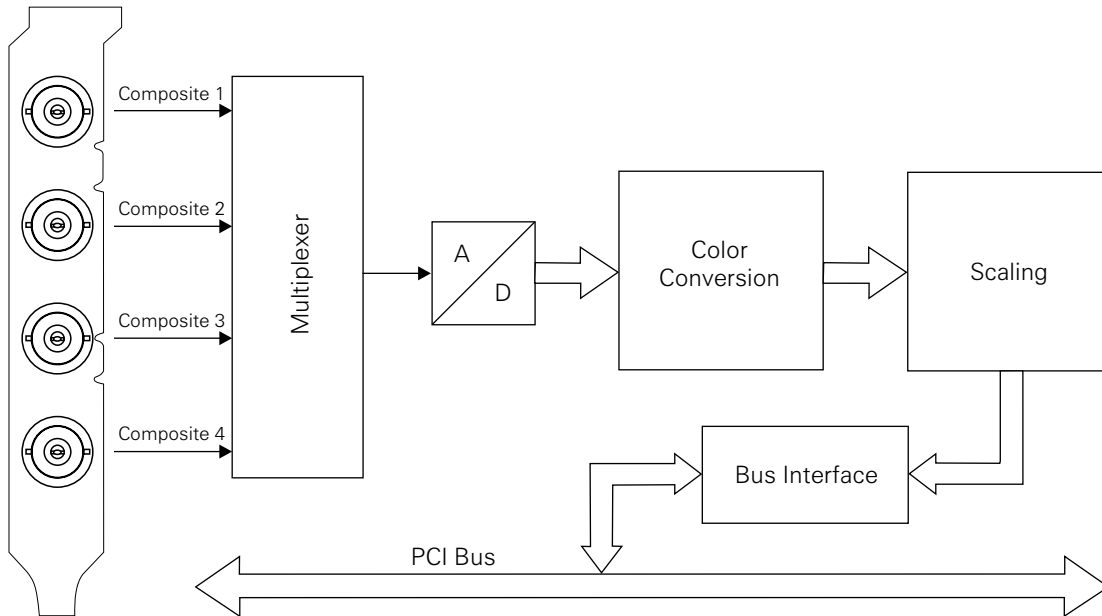

# DFG/LC4 Schematic Diagram

EUROPEAN HEADQUARTERS  
The Imaging Source Europe GmbH  
Sommerstrasse 36, D-28215 Bremen, Germany  
support@eu.theimagingsource.com  
Phone: +49 421 33591-0

US HEADQUARTERS  
The Imaging Source  
1201 Greenwood Cliff, Charlotte, NC 28204  
support@us.theimagingsource.com  
Phone: +1 704-370-0110 USA  
Toll Free: +1 877-462-4772 USA