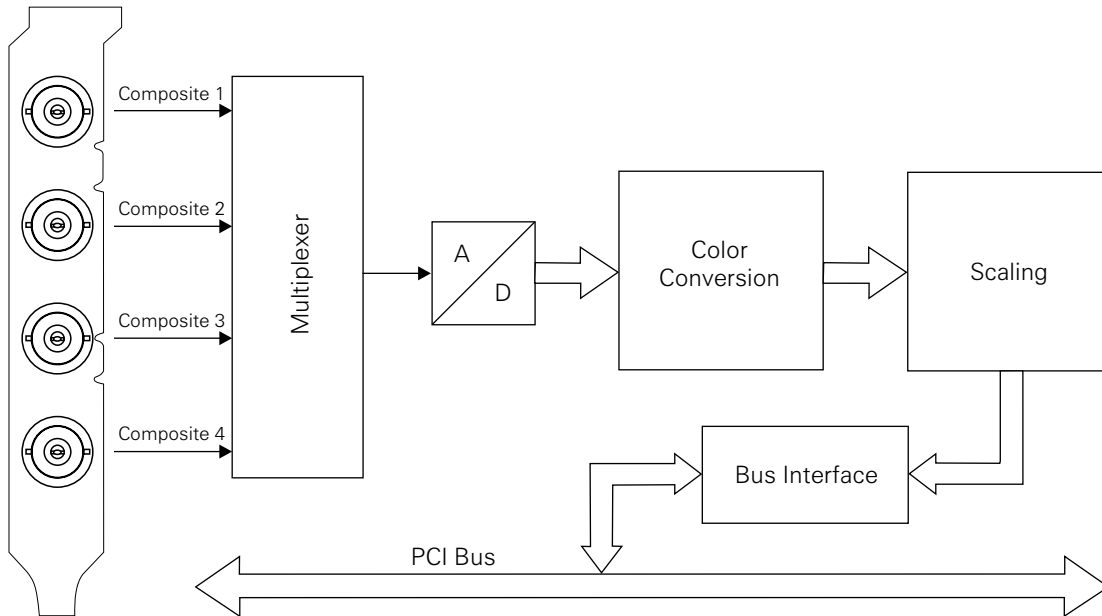

DFG/LC4

Schéma à bloc

EUROPEAN HEADQUARTERS
 The Imaging Source Europe GmbH
 Sommerstrasse 36, D-28215 Bremen, Germany
 support@eu.theimagingsource.com
 Phone: +49 421 33591-0

US HEADQUARTERS
 The Imaging Source
 1201 Greenwood Cliff, Charlotte, NC 28204
 support@us.theimagingsource.com
 Phone: +1 704-370-0110 USA
 Toll Free: +1 877-462-4772 USA