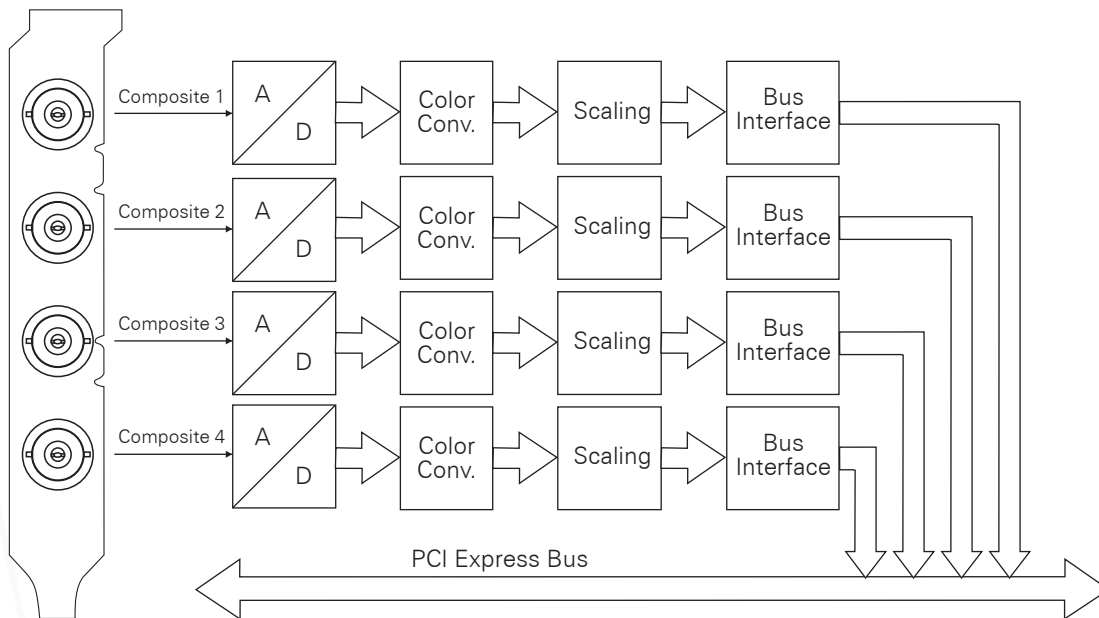

Schematic Diagram

DFG/MC4/PCIe

THE IMAGINGSOURCE
TECHNOLOGY BASED ON STANDARDS

Headquarters: The Imaging Source Europe GmbH
Sommerstrasse 36, D-28215 Bremen, Germany
Phone: +49 421 33591-0

North & South America: The Imaging Source, LLC
6926 Shannon Willow Rd, S 400, Charlotte, NC 28226, USA
Phone: +1 704-370-0110