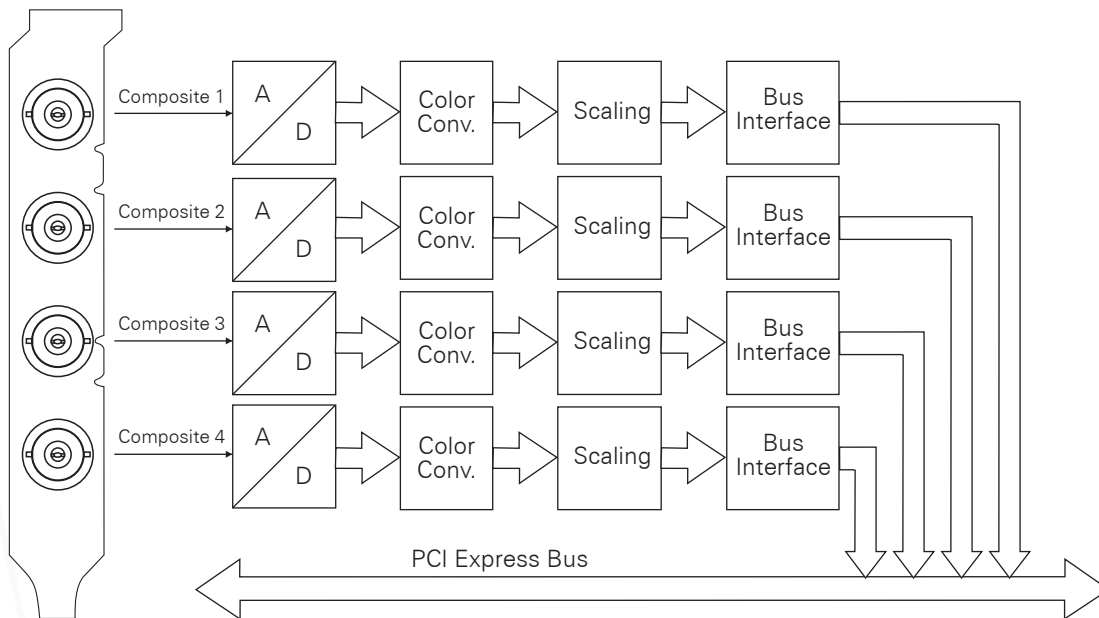

Schéma à bloc

DFG/MC4/PCIe

THE IMAGINGSOURCE
TECHNOLOGY BASED ON STANDARDS

Headquarters: The Imaging Source Europe GmbH
Sommerstrasse 36, D-28215 Bremen, Germany
Phone: +49 421 33591-0

North & South America: The Imaging Source, LLC
6926 Shannon Willow Rd, S 400, Charlotte, NC 28226, USA
Phone: +1 704-370-0110