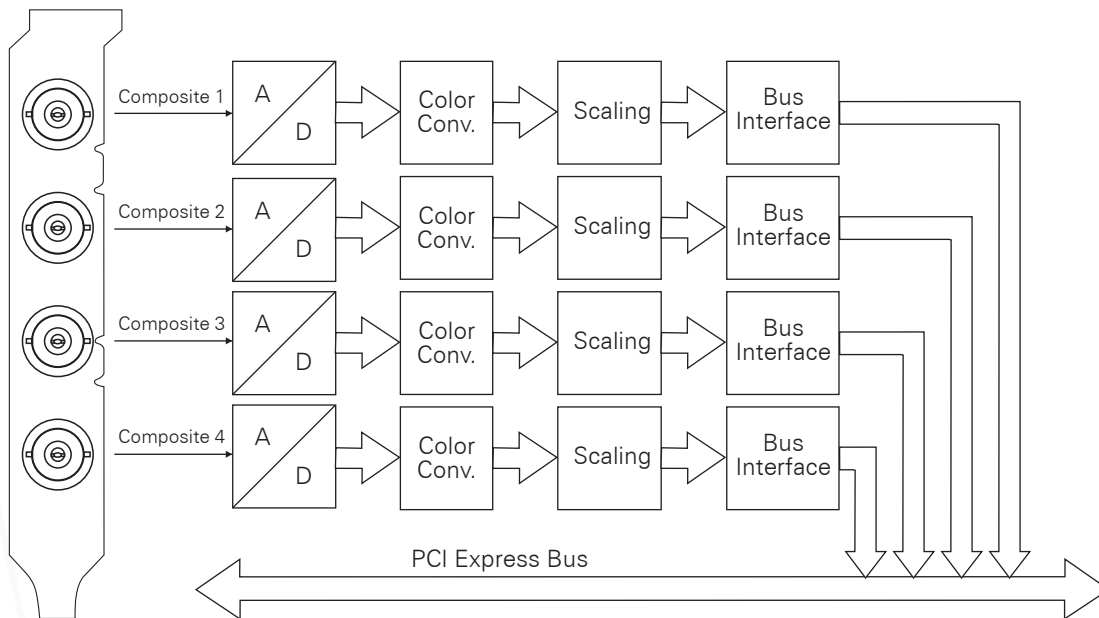

Schema a blocchi

DFG/MC4/PCIe

THE IMAGING SOURCE
TECHNOLOGY BASED ON STANDARDS

Headquarters: The Imaging Source Europe GmbH
Sommerstrasse 36, D-28215 Bremen, Germany
Phone: +49 421 33591-0

North & South America: The Imaging Source, LLC
6926 Shannon Willow Rd, S 400, Charlotte, NC 28226, USA
Phone: +1 704-370-0110