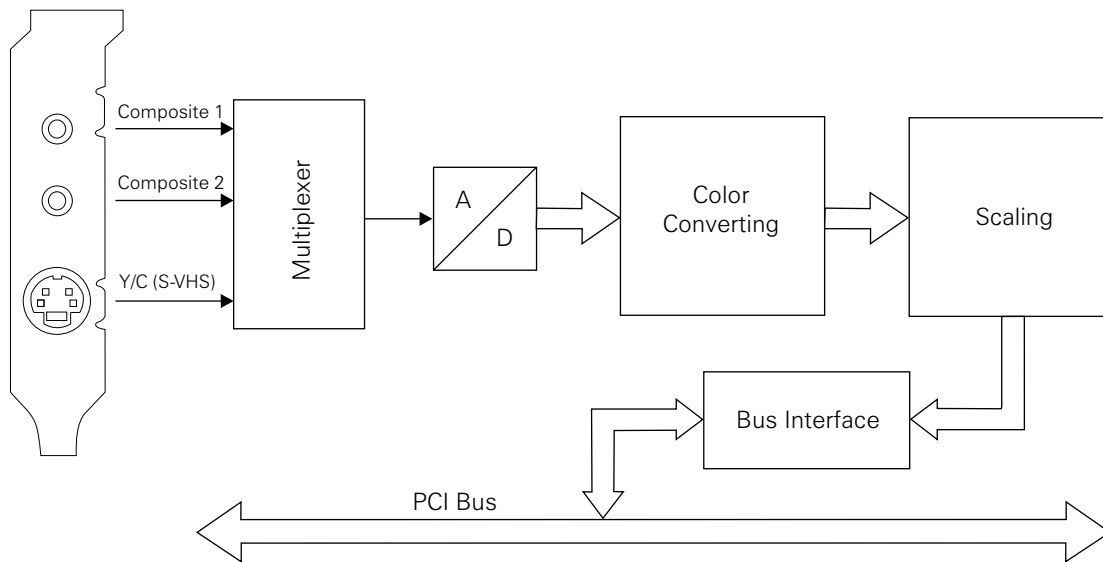

DFG/SV1/LP Schematic Diagram

EUROPEAN HEADQUARTERS
The Imaging Source Europe GmbH
Sommerstrasse 36, D-28215 Bremen, Germany
support@eu.theimagingsource.com
Phone: +49 421 33591-0

US HEADQUARTERS
The Imaging Source
1201 Greenwood Cliff, Charlotte, NC 28204
support@us.theimagingsource.com
Phone: +1 704-370-0110 USA
Toll Free: +1 877-462-4772 USA