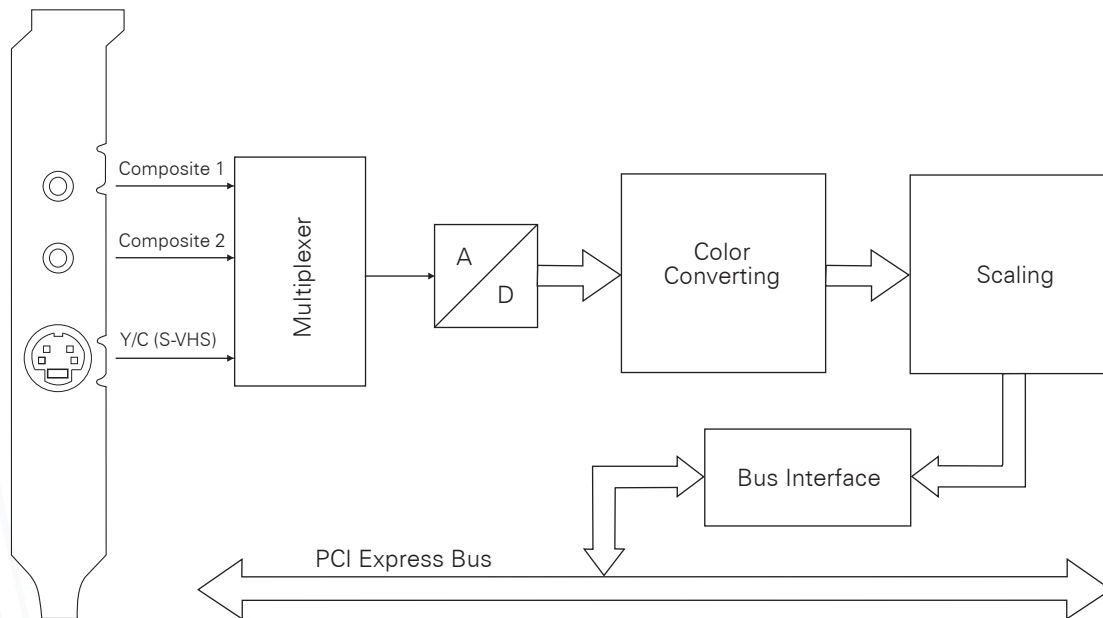

# Schéma à bloc

## DFG/SV1/PCIe et DFG/SV1/LP/PCIe

**THE IMAGING SOURCE**  
TECHNOLOGY BASED ON STANDARDS

**Headquarters:** The Imaging Source Europe GmbH  
Sommerstrasse 36, D-28215 Bremen, Germany  
Phone: +49 421 33591-0