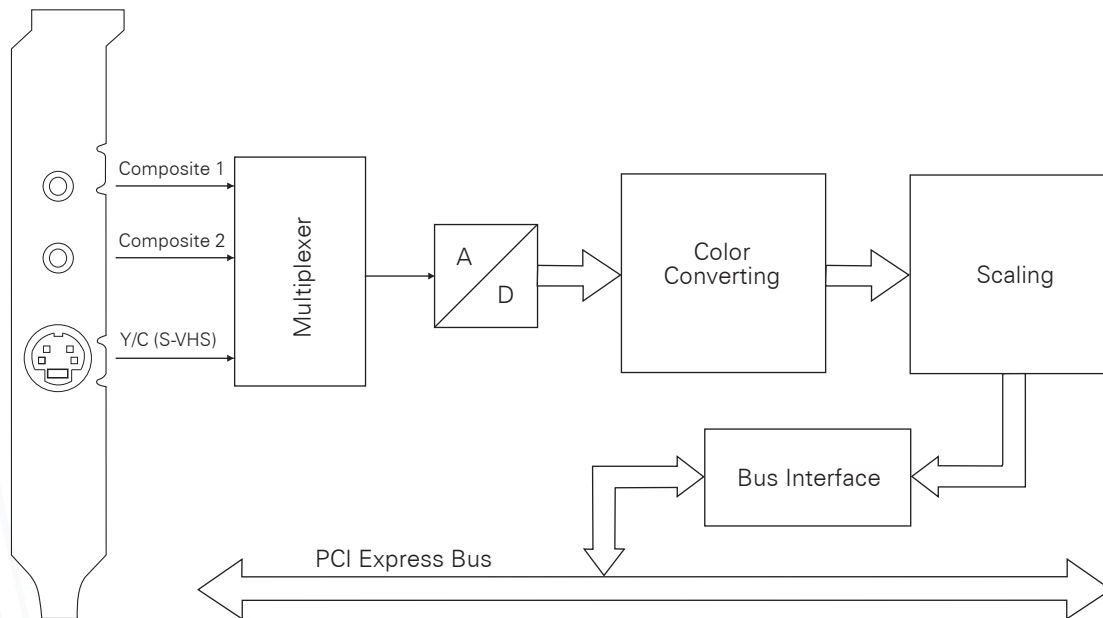

Schema a blocchi

DFG/SV1/PCIe e DFG/SV1/LP/PCIe

THE IMAGINGSOURCE
TECHNOLOGY BASED ON STANDARDS

Headquarters: The Imaging Source Europe GmbH
Sommerstrasse 36, D-28215 Bremen, Germany
Phone: +49 421 33591-0