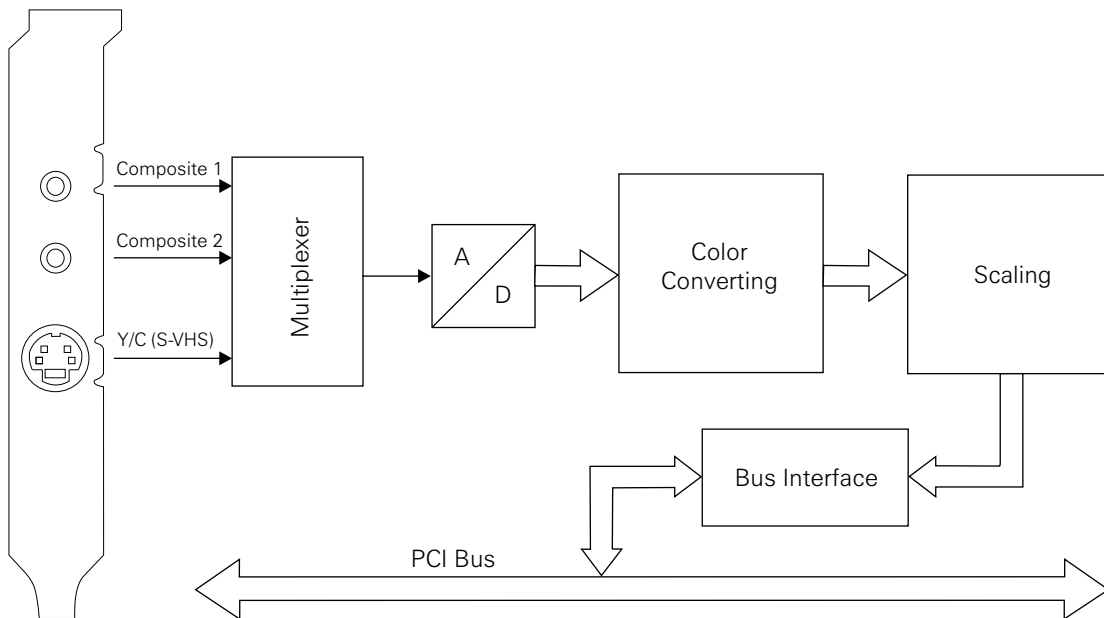

# DFG/SV1 Schematic Diagram

EUROPEAN HEADQUARTERS  
The Imaging Source Europe GmbH  
Sommerstrasse 36, D-28215 Bremen, Germany  
support@eu.theimagingsource.com  
Phone: +49 421 33591-0

US HEADQUARTERS  
The Imaging Source  
1201 Greenwood Cliff, Charlotte, NC 28204  
support@us.theimagingsource.com  
Phone: +1 704-370-0110 USA  
Toll Free: +1 877-462-4772 USA