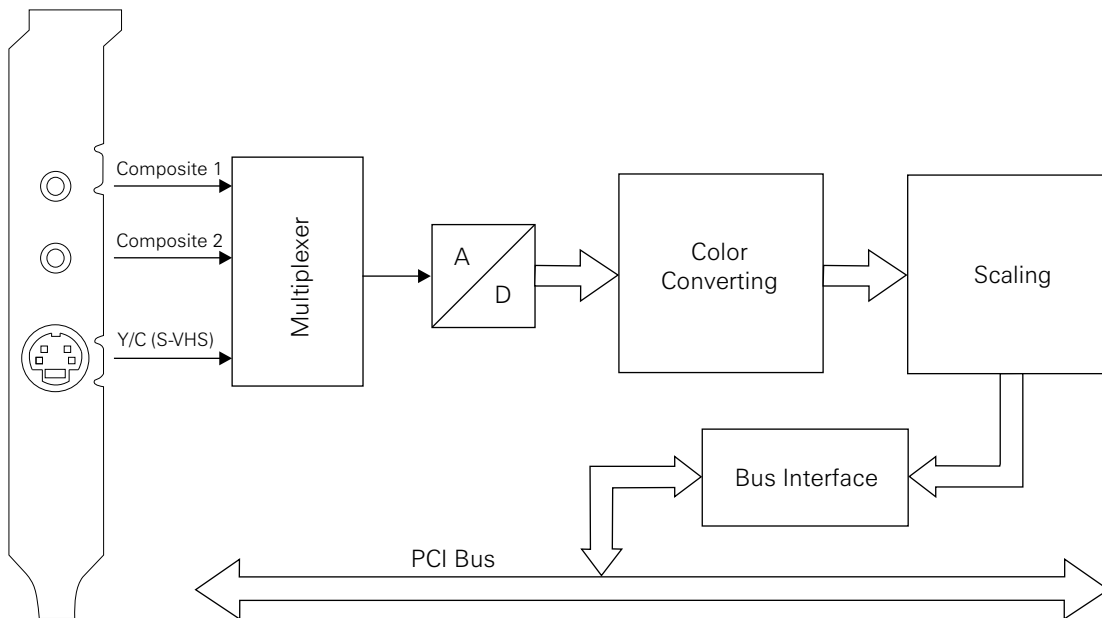

DFG/SV1

Schema a blocchi

EUROPEAN HEADQUARTERS
The Imaging Source Europe GmbH
Sommerstrasse 36, D-28215 Bremen, Germany
support@eu.theimagingsource.com
Phone: +49 421 33591-0

US HEADQUARTERS
The Imaging Source
1201 Greenwood Cliff, Charlotte, NC 28204
support@us.theimagingsource.com
Phone: +1 704-370-0110 USA
Toll Free: +1 877-462-4772 USA