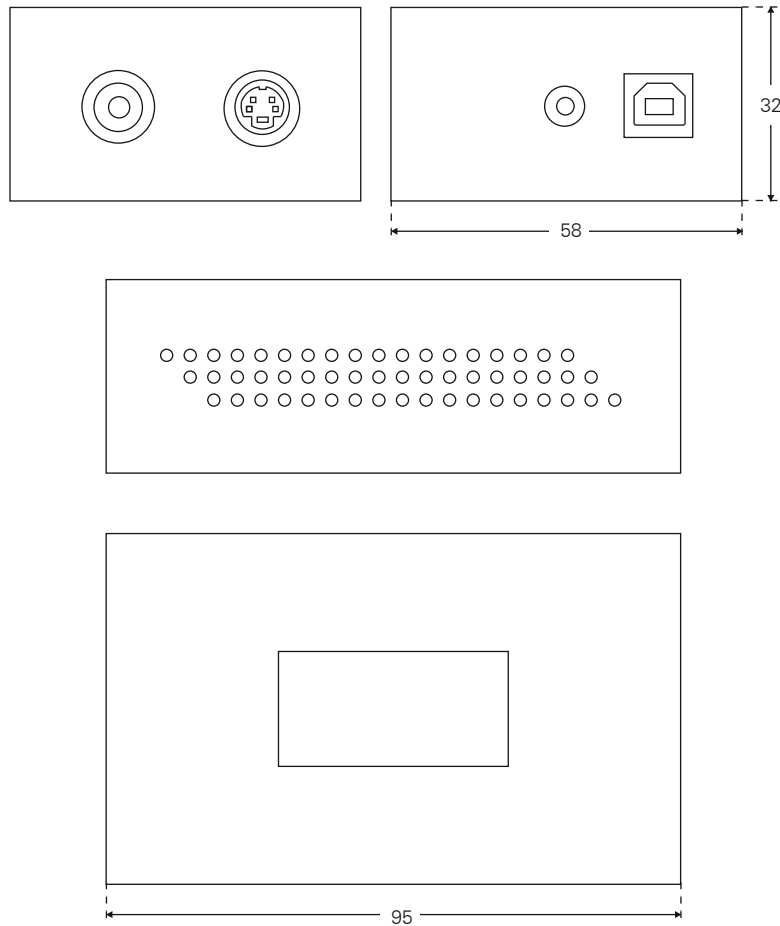

DFG/USB2-It

Dimensions

EUROPEAN HEADQUARTERS
The Imaging Source Europe GmbH
Sommerstrasse 36,
D-28215 Bremen,
Germany

US HEADQUARTERS
The Imaging Source, LLC
7257 Pineville-Matthews Road,
Charlotte, NC 28226

All weights and dimensions are approximate.