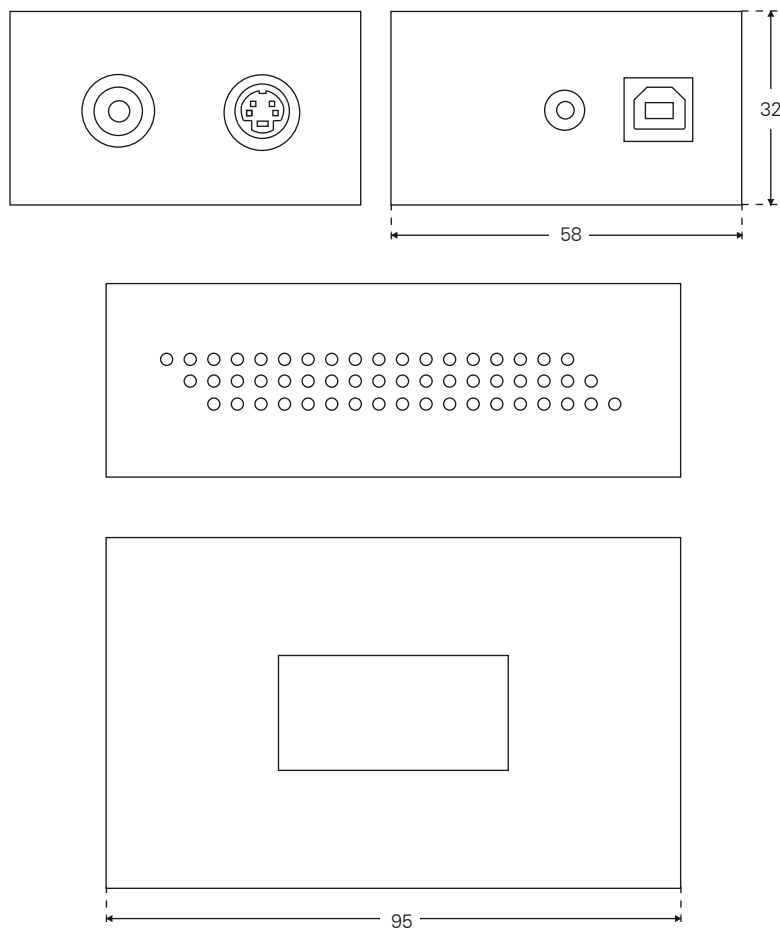

DFG/USB2-It

Dimensions

EUROPEAN HEADQUARTERS
The Imaging Source Europe GmbH
Sommerstrasse 36,
D-28215 Bremen,
Germany

US HEADQUARTERS
The Imaging Source, LLC
7257 Pineville-Matthews Road,
Charlotte, NC 28226