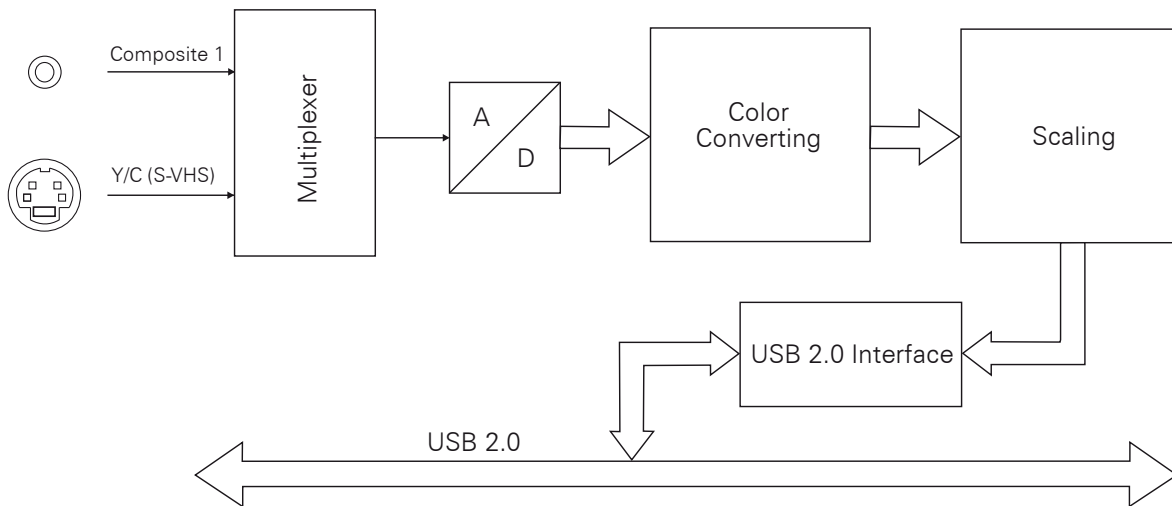

DFG/USB2-It

Blockschaltbild

EUROPEAN HEADQUARTERS
The Imaging Source Europe GmbH
Sommerstrasse 36,
D-28215 Bremen,
Germany

US HEADQUARTERS
The Imaging Source, LLC
7257 Pineville-Matthews Road,
Charlotte, NC 28226