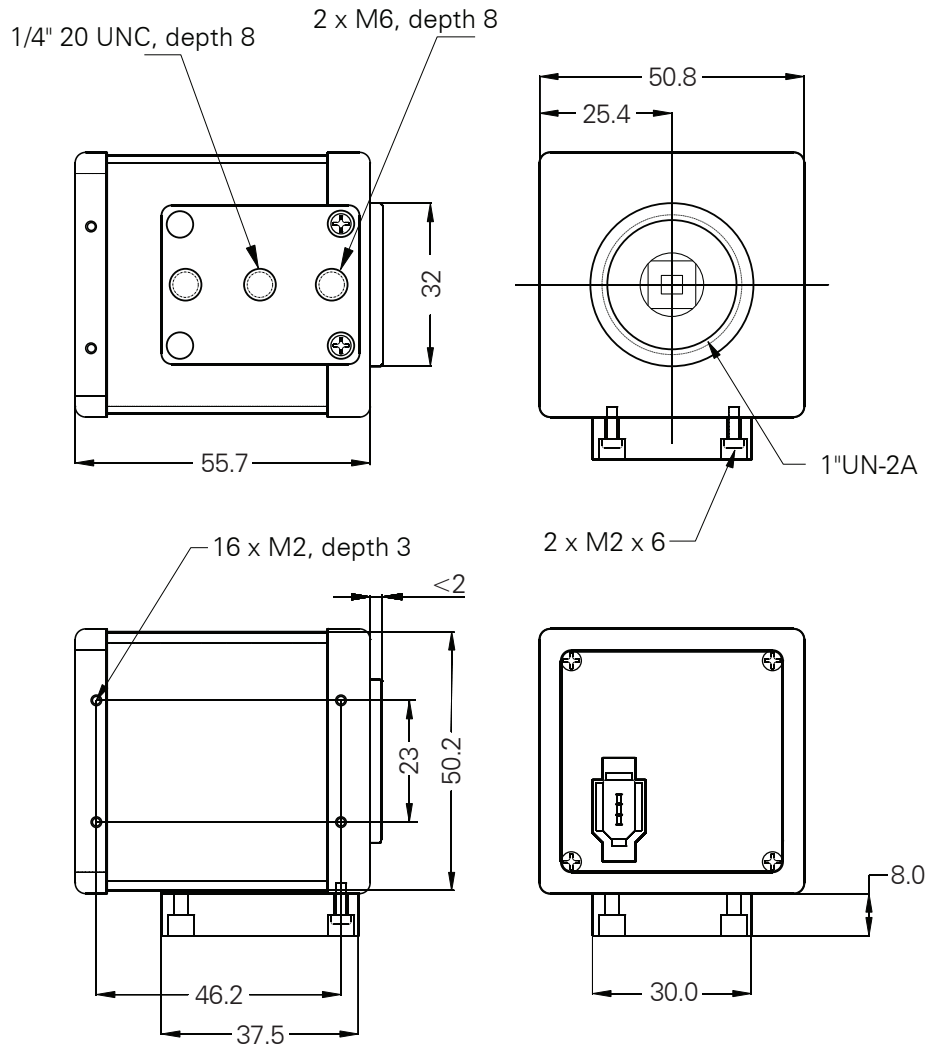

Dxx 21AF04, Dxx 31AF03, Dxx 41AF02

Abmessungen

Dimensions: mm
Tolerances: DIN ISO 2768m

EUROPEAN HEADQUARTERS
The Imaging Source Europe GmbH
Sommerstrasse 36, D-28215 Bremen, Germany
support@eu.theimagingsource.com
Phone: +49 421 33591-0