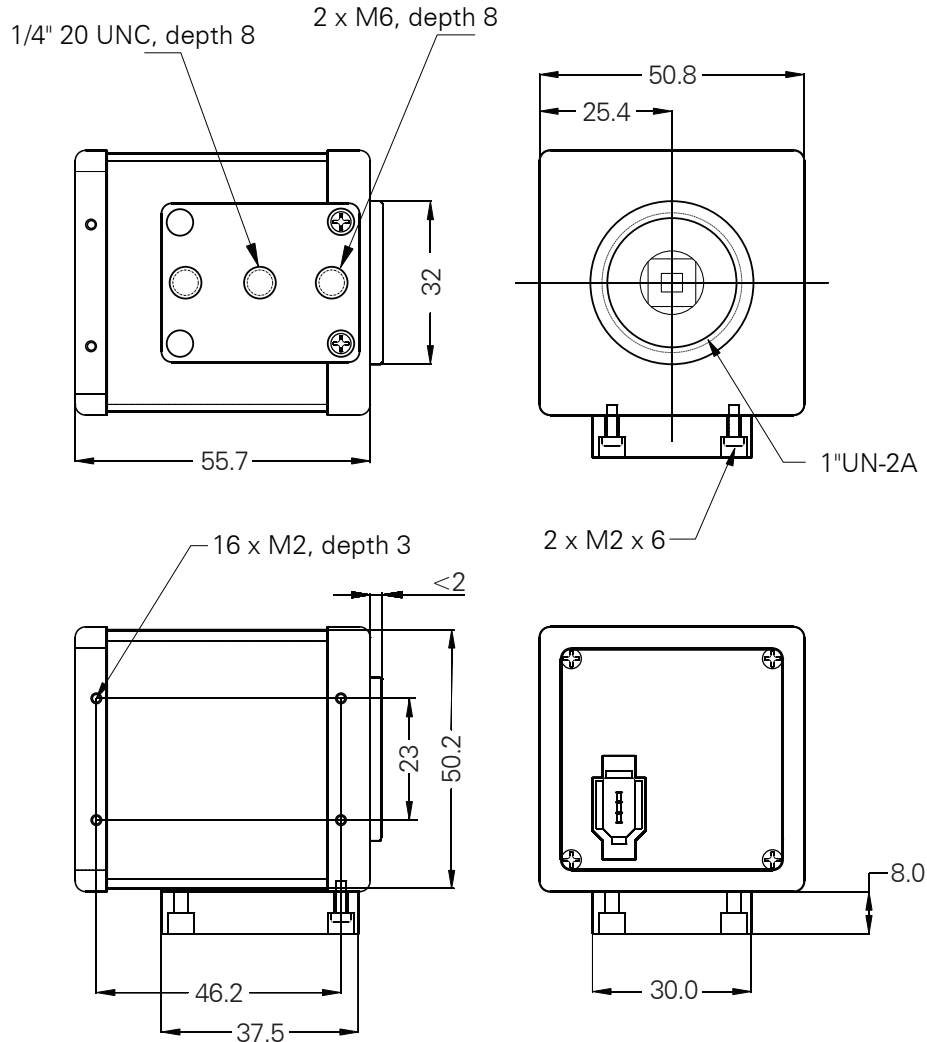

## Dimensions

Dimensions: mm  
Tolerances: DIN ISO 2768m

EUROPEAN HEADQUARTERS  
The Imaging Source Europe GmbH  
Sommerstrasse 36, D-28215 Bremen, Germany  
support@eu.theimaging-source.com  
Phone: +49 421 33591-0